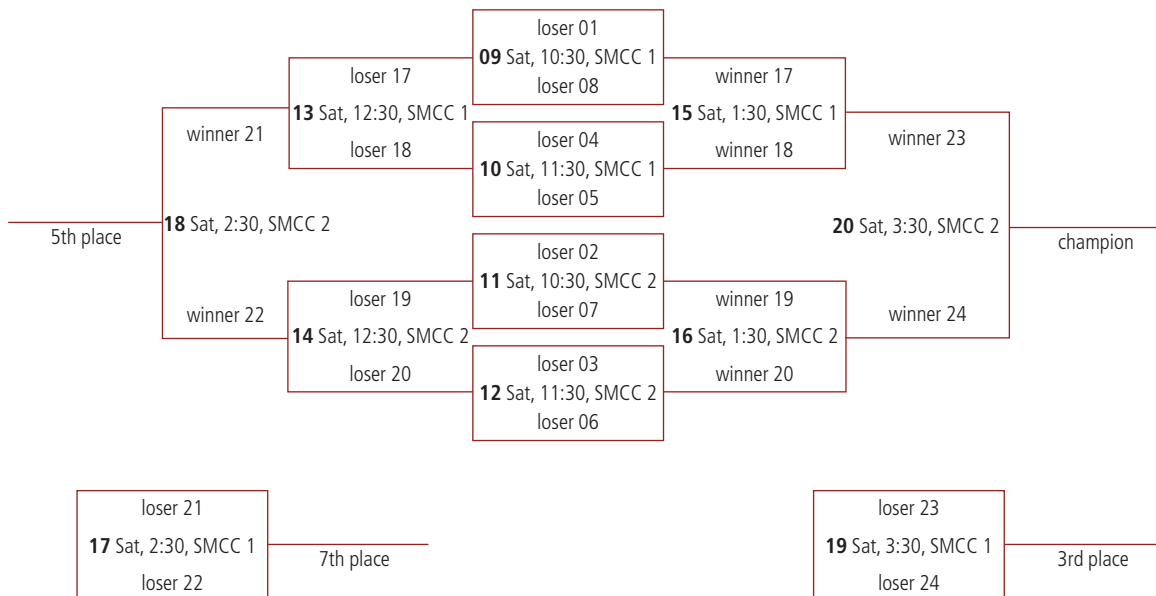

**PLATINUM**

**GOLD**

**TOC Venues:**

CHA - Chandler High School  
 KROC - Kroc Center  
 SPI - Spiral Volleyball  
 SMCC - South Mountain Community College

**WINNERS TO SILVER \* LOSERS TO BRONZE**

GAME #	HOME	AWAY	DAY	TIME	VENUE	COURT
1	A 3rd	H 4th	SAT	8:30 AM	KROC	1
2	B 3rd	G 4th	SAT	8:30 AM	KROC	2
3	C 3rd	F 4th	SAT	8:30 AM	KROC	3
4	D 3rd	E 4th	SAT	8:30 AM	KROC	4

**SILVER**

**BRONZE**

**TOC Venues:**

CHA - Chandler High School  
 KROC - Kroc Center  
 SPI - Spiral Volleyball  
 SMCC - South Mountain Community College

**WINNERS TO TITANIUM \* LOSERS TO DIAMOND**

GAME #	HOME	AWAY	DAY	TIME	VENUE	COURT
1	J 1st	Q 2nd	SAT	8:30 AM	KROC	1
2	K 1st	P 2nd	SAT	8:30 AM	KROC	2
3	L 1st	O 2nd	SAT	8:30 AM	KROC	3
4	M 1st	N 2nd	SAT	8:30 AM	KROC	4