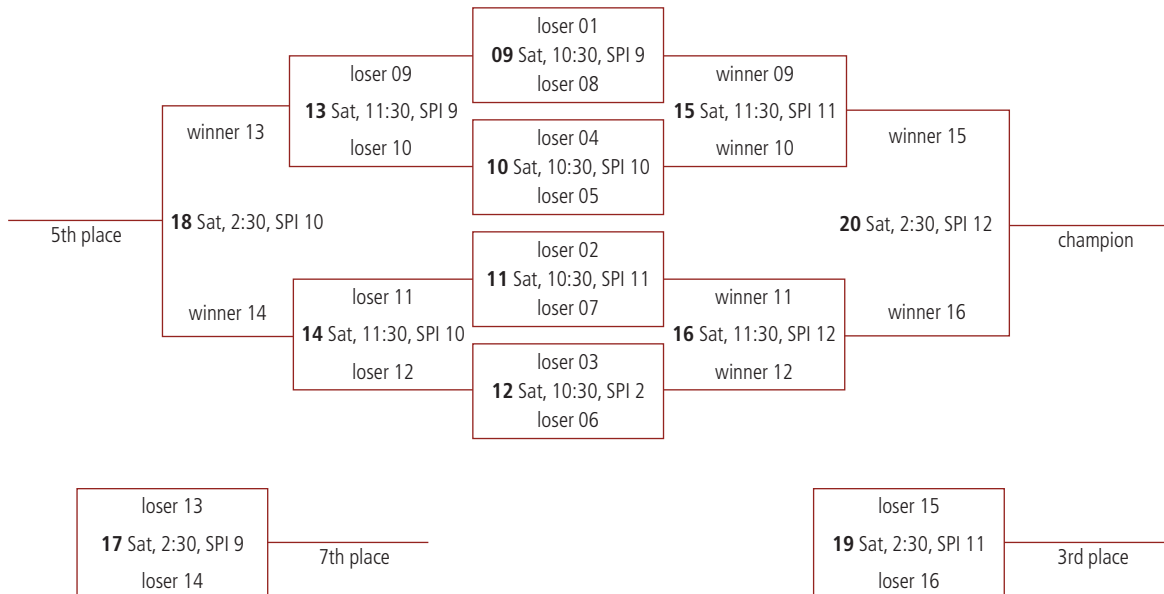

TOC Venues:

CHA - Chandler High School
KROC - Kroc Center
SPI - Spiral Volleyball
SMCC - South Mountain Community College

WINNERS TO RUBY * LOSERS TO PEARL

GAME #	HOME	AWAY	DAY	TIME	VENUE	COURT
1	R 1st	Y 2nd	SAT	8:30 AM	SPI	9
2	S 1st	X 2nd	SAT	8:30 AM	SPI	10
3	T 1st	W 2nd	SAT	8:30 AM	SPI	11
4	U 1st	V 2nd	SAT	8:30 AM	SPI	12

WINNERS TO RUBY * LOSERS TO PEARL

GAME #	HOME	AWAY	DAY	TIME	VENUE	COURT
5	V 1st	U 2nd	SAT	9:30 AM	SPI	9
6	W 1st	T 2nd	SAT	9:30 AM	SPI	10
7	X 1st	S 2nd	SAT	9:30 AM	SPI	11
8	Y 1st	R 2nd	SAT	9:30 AM	SPI	12

RUBY

PEARL