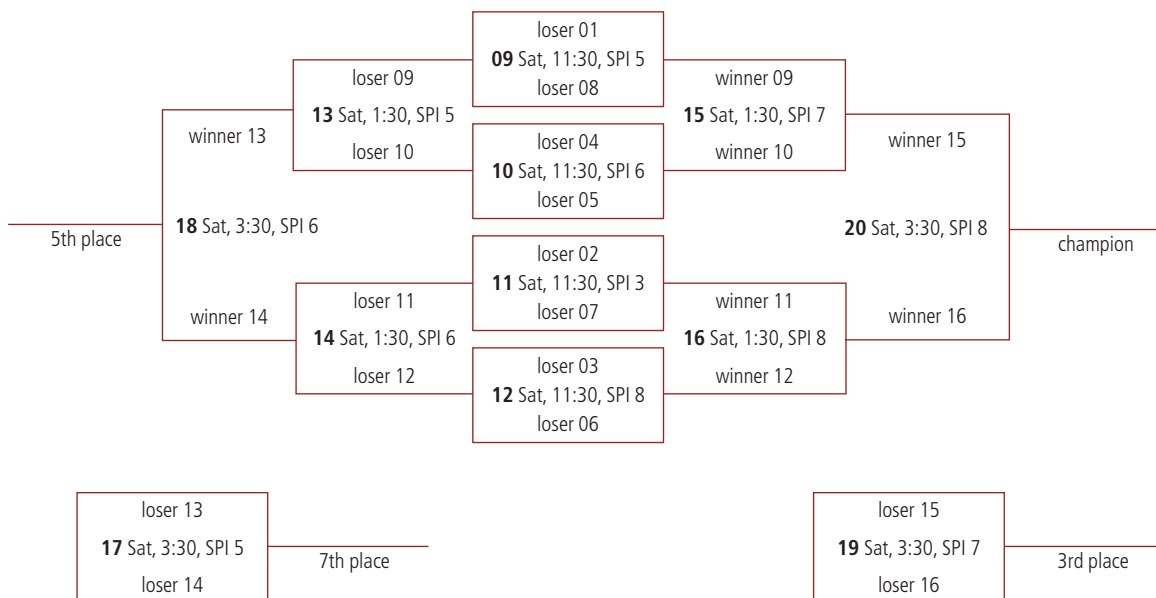

GAME #	HOME	AWAY	DAY	TIME	VENUE	COURT
1	J 3rd	Q 4th	SAT	8:30 AM	SPI	1
2	K 3rd	P 4th	SAT	8:30 AM	SPI	2
3	L 3rd	O 4th	SAT	8:30 AM	SPI	3
4	M 3rd	N 4th	SAT	8:30 AM	SPI	4

**WINNERS TO SAPPHIRE \* LOSERS TO EMERALD**

GAME #	HOME	AWAY	DAY	TIME	VENUE	COURT
5	N 3rd	M 4th	SAT	9:30 AM	SPI	1
6	O 3rd	L 4th	SAT	9:30 AM	SPI	2
7	P 3rd	K 4th	SAT	9:30 AM	SPI	3
8	Q 3rd	J 4th	SAT	9:30 AM	SPI	4

**SAPPHIRE**

**EMERALD**

**TOC Venues:**