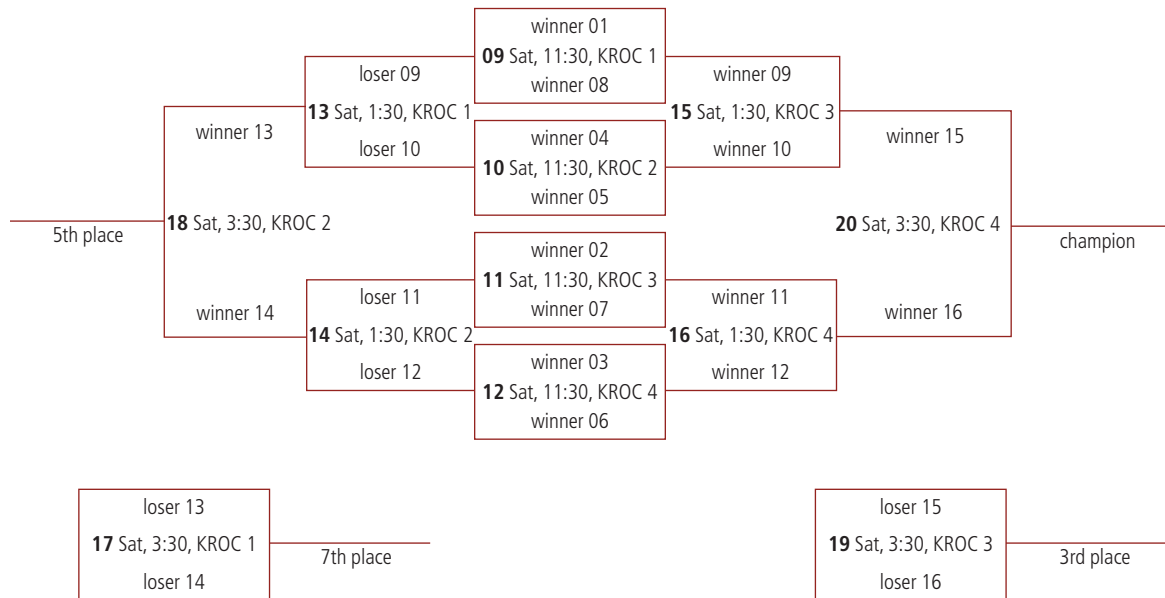

TOC Venues:

CHA - Chandler High School
KROC - Kroc Center
SPI - Spiral Volleyball
SMCC - South Mountain Community College

WINNERS TO PLATINUM * LOSERS TO GOLD

GAME #	HOME	AWAY	DAY	TIME	VENUE	COURT
1	A 1st	H 2nd	SAT	9:30 AM	KROC	1
2	B 1st	G 2nd	SAT	9:30 AM	KROC	2
3	C 1st	F 2nd	SAT	9:30 AM	KROC	3
4	D 1st	E 2nd	SAT	9:30 AM	KROC	4

WINNERS TO PLATINUM * LOSERS TO GOLD

GAME #	HOME	AWAY	DAY	TIME	VENUE	COURT
5	E 1st	D 2nd	SAT	9:30 AM	SMCC	1
6	F 1st	C 2nd	SAT	9:30 AM	SMCC	2
7	G 1st	B 2nd	SAT	9:30 AM	KROC	5
8	H 1st	A 2nd	SAT	9:30 AM	KROC	6

PLATINUM