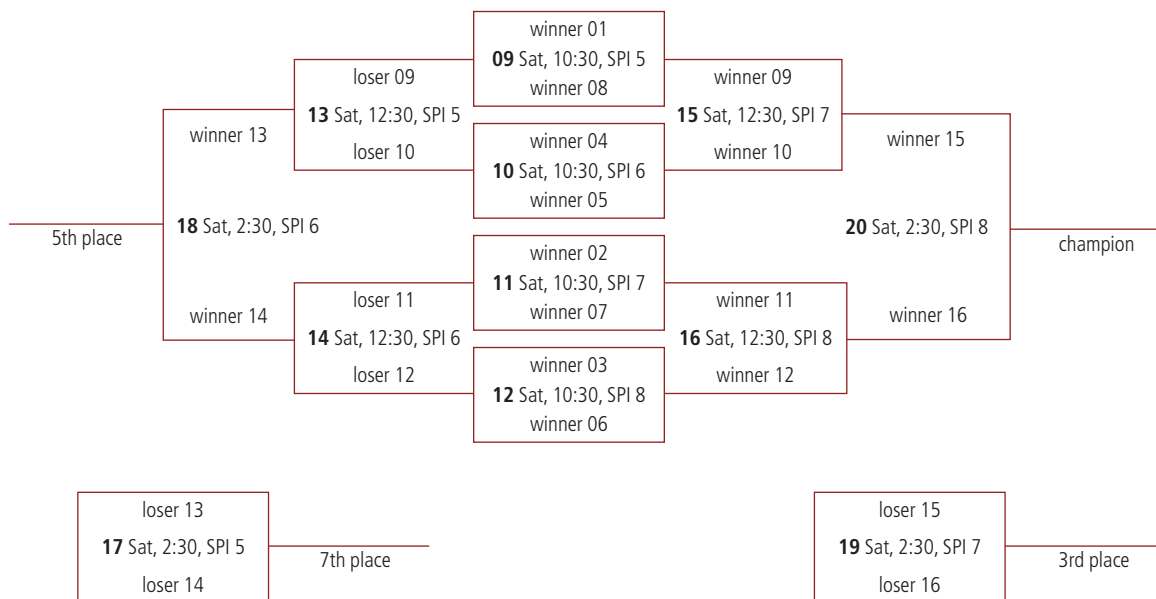

TOC Venues:

CHA - Chandler High School
KROC - Kroc Center
SPI - Spiral Volleyball
SMCC - South Mountain Community College

WINNERS TO SAPPHIRE * LOSERS TO EMERALD

GAME #	HOME	AWAY	DAY	TIME	VENUE	COURT
1	J 3rd	Q 4th	SAT	8:30 AM	SPI	1
2	K 3rd	P 4th	SAT	8:30 AM	SPI	2
3	L 3rd	O 4th	SAT	8:30 AM	SPI	3
4	M 3rd	N 4th	SAT	8:30 AM	SPI	4

WINNERS TO SAPPHIRE * LOSERS TO EMERALD

GAME #	HOME	AWAY	DAY	TIME	VENUE	COURT
5	N 3rd	M 4th	SAT	9:30 AM	SPI	1
6	O 3rd	L 4th	SAT	9:30 AM	SPI	2
7	P 3rd	K 4th	SAT	9:30 AM	SPI	3
8	Q 3rd	J 4th	SAT	9:30 AM	SPI	4

SAPPHIRE