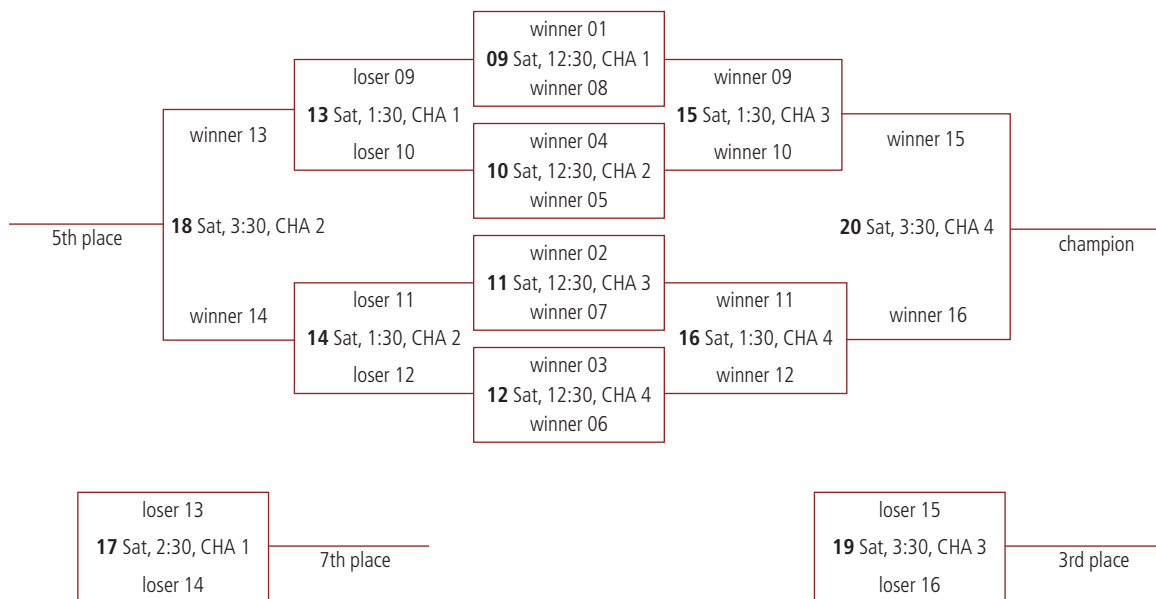

TOC Venues:

CHA - Chandler High School
KROC - Kroc Center
SPI - Spiral Volleyball
SMCC - South Mountain Community College

WINNERS TO OPAL * LOSERS TO AMETHYST

GAME #	HOME	AWAY	DAY	TIME	VENUE	COURT
1	R 3rd	Y 4th	SAT	8:30 AM	CHA	1
2	S 3rd	X 4th	SAT	8:30 AM	CHA	2
3	T 3rd	W 4th	SAT	8:30 AM	CHA	3
4	U 3rd	V 4th	SAT	8:30 AM	CHA	4

WINNERS TO OPAL * LOSERS TO AMETHYST

GAME #	HOME	AWAY	DAY	TIME	VENUE	COURT
5	V 3rd	U 4th	SAT	9:30 AM	CHA	1
6	W 3rd	T 4th	SAT	9:30 AM	CHA	2
7	X 3rd	S 4th	SAT	9:30 AM	CHA	3
8	Y 3rd	R 4th	SAT	9:30 AM	CHA	4

OPAL