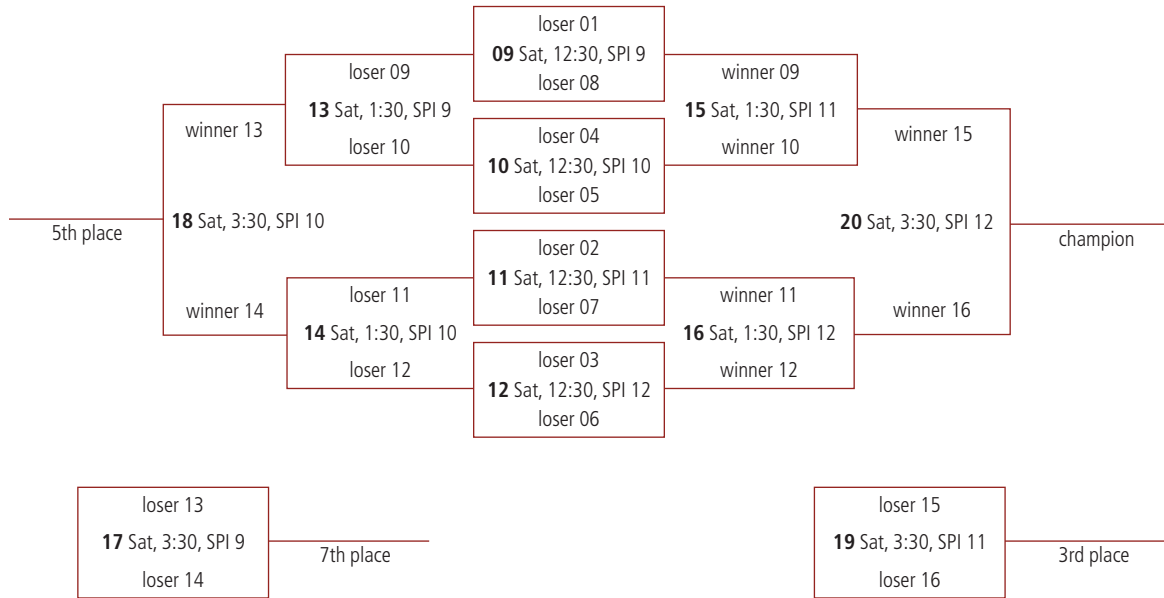

TOC Venues:

CHA - Chandler High School
KROC - Kroc Center
SPI - Spiral Volleyball
SMCC - South Mountain Community College

WINNERS TO RUBY * LOSERS TO PEARL

GAME #	HOME	AWAY	DAY	TIME	VENUE	COURT
1	R 1st	Y 2nd	SAT	8:30 AM	SPI	9
2	S 1st	X 2nd	SAT	8:30 AM	SPI	10
3	T 1st	W 2nd	SAT	8:30 AM	SPI	11
4	U 1st	V 2nd	SAT	8:30 AM	SPI	12

WINNERS TO RUBY * LOSERS TO PEARL

GAME #	HOME	AWAY	DAY	TIME	VENUE	COURT
5	V 1st	U 2nd	SAT	9:30 AM	SPI	9
6	W 1st	T 2nd	SAT	9:30 AM	SPI	10
7	X 1st	S 2nd	SAT	9:30 AM	SPI	11
8	Y 1st	R 2nd	SAT	9:30 AM	SPI	12

RUBY