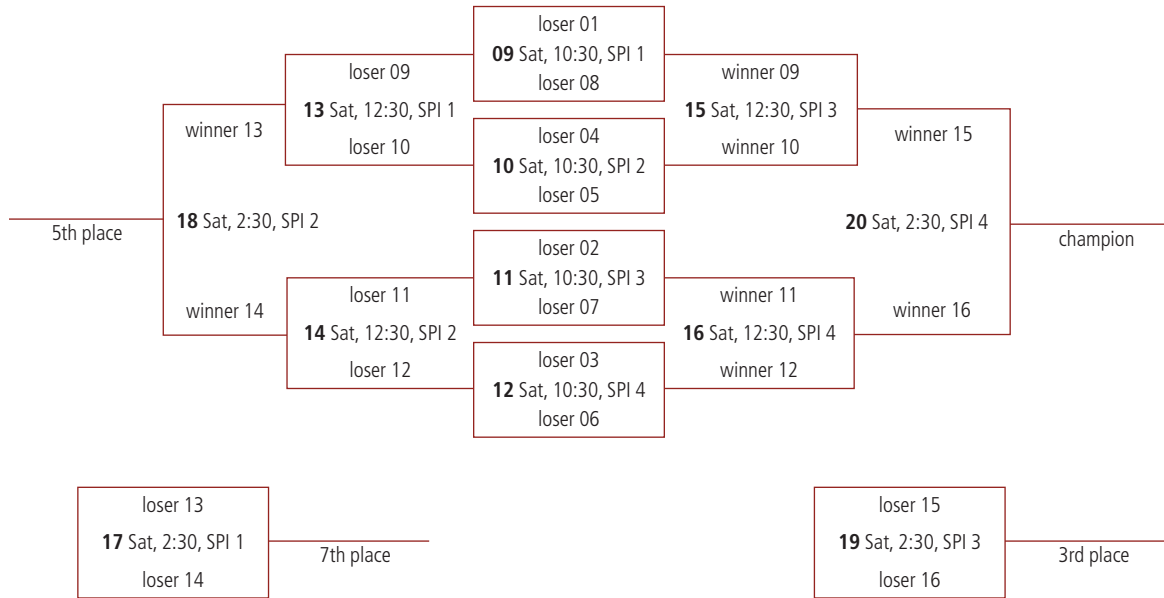

TOC Venues:

CHA - Chandler High School
KROC - Kroc Center
SPI - Spiral Volleyball
SMCC - South Mountain Community College

WINNERS TO TITANIUM * LOSERS TO DIAMOND

GAME #	HOME	AWAY	DAY	TIME	VENUE	COURT
1	J 1st	Q 2nd	SAT	8:30 AM	KROC	1
2	K 1st	P 2nd	SAT	8:30 AM	KROC	2
3	L 1st	O 2nd	SAT	8:30 AM	KROC	3
4	M 1st	N 2nd	SAT	8:30 AM	KROC	4

WINNERS TO TITANIUM * LOSERS TO DIAMOND

GAME #	HOME	AWAY	DAY	TIME	VENUE	COURT
5	N 1st	M 2nd	SAT	9:30 AM	KROC	1
6	O 1st	L 2nd	SAT	9:30 AM	KROC	2
7	P 1st	K 2nd	SAT	9:30 AM	KROC	3
8	Q 1st	J 2nd	SAT	9:30 AM	KROC	4

TITANIUM