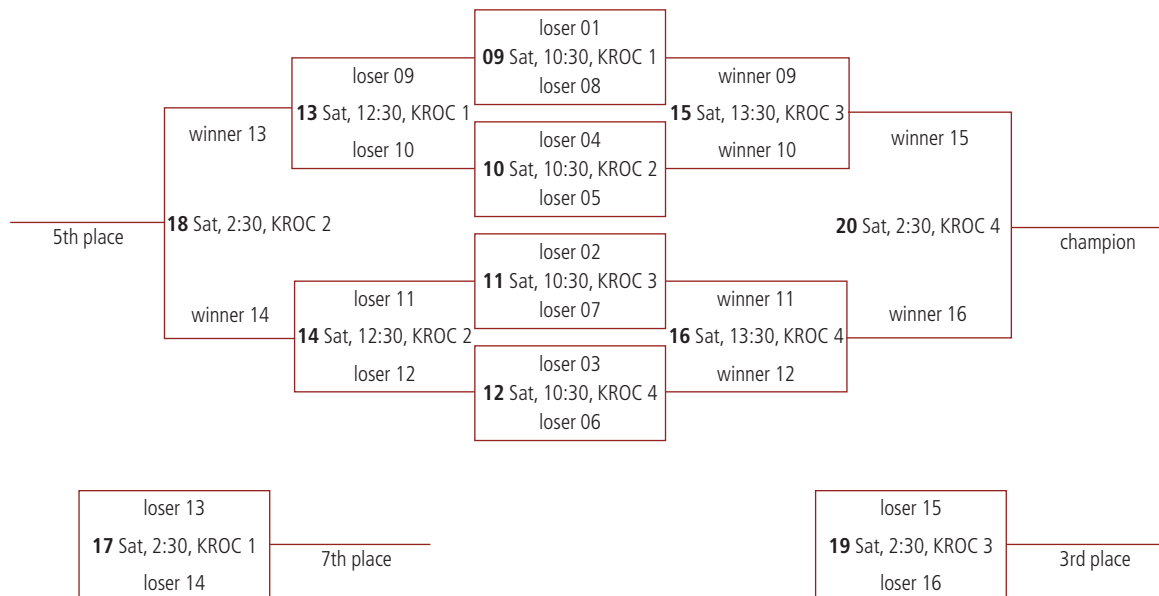

POOL Y	Matches		Games		Pool Finish
	W	L	W	L	
Mayfield Senior School					
Coconino					
Sage Hill					
Omaha Northwest					

**TOC Venues:**

CHA - Chandler High School  
 KROC - Kroc Center  
 SPI - Spiral Volleyball  
 SMCC - South Mountain Community College

**WINNERS TO PLATINUM \* LOSERS TO GOLD**

GAME #	HOME	AWAY	DAY	TIME	VENUE	COURT
1	A 1st	H 2nd	SAT	9:30 AM	KROC	1
2	B 1st	G 2nd	SAT	9:30 AM	KROC	2
3	C 1st	F 2nd	SAT	9:30 AM	KROC	3
4	D 1st	E 2nd	SAT	9:30 AM	KROC	4

**PLATINUM**

**GOLD**

**TOC Venues:**

CHA - Chandler High School  
 KROC - Kroc Center  
 SPI - Spiral Volleyball  
 SMCC - South Mountain Community College

**WINNERS TO SILVER \* LOSERS TO BRONZE**

GAME #	HOME	AWAY	DAY	TIME	VENUE	COURT
1	A 3rd	H 4th	SAT	8:30 AM	KROC	1
2	B 3rd	G 4th	SAT	8:30 AM	KROC	2
3	C 3rd	F 4th	SAT	8:30 AM	KROC	3
4	D 3rd	E 4th	SAT	8:30 AM	KROC	4