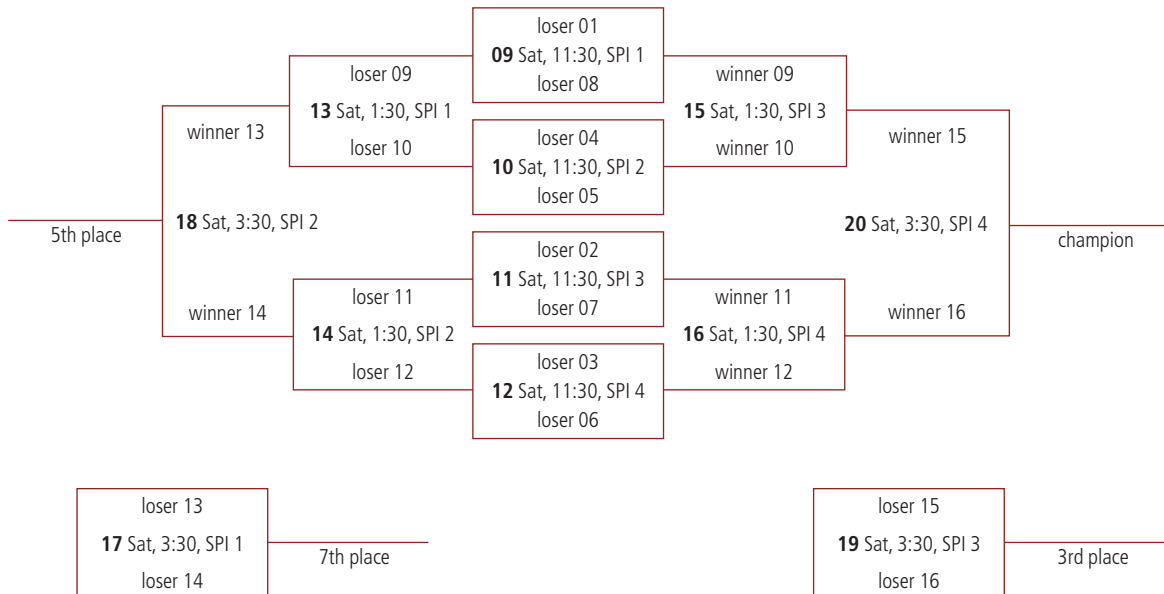

TOC Venues:

CHA - Chandler High School
KROC - Kroc Center
SPI - Spiral Volleyball
SMCC - South Mountain Community College

WINNERS TO TITANIUM * LOSERS TO DIAMOND

GAME #	HOME	AWAY	DAY	TIME	VENUE	COURT
1	J 1st	Q 2nd	SAT	8:30 AM	KROC	1
2	K 1st	P 2nd	SAT	8:30 AM	KROC	2
3	L 1st	O 2nd	SAT	8:30 AM	KROC	3
4	M 1st	N 2nd	SAT	8:30 AM	KROC	4

WINNERS TO TITANIUM * LOSERS TO DIAMOND

GAME #	HOME	AWAY	DAY	TIME	VENUE	COURT
5	N 1st	M 2nd	SAT	9:30 AM	KROC	1
6	O 1st	L 2nd	SAT	9:30 AM	KROC	2
7	P 1st	K 2nd	SAT	9:30 AM	KROC	3
8	Q 1st	J 2nd	SAT	9:30 AM	KROC	4

TITANIUM

DIAMOND