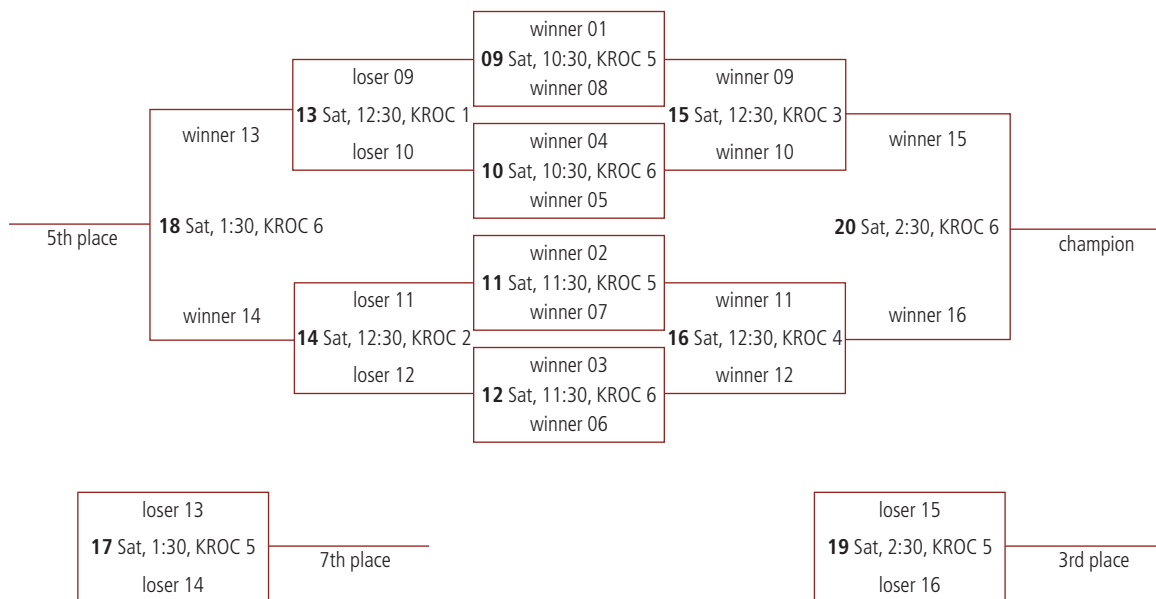

**PLATINUM**

**GOLD**

**TOC Venues:**

CHA - Chandler High School  
 KROC - Kroc Center  
 SPI - Spiral Volleyball  
 SMCC - South Mountain Community College

**WINNERS TO SILVER \* LOSERS TO BRONZE**

GAME #	HOME	AWAY	DAY	TIME	VENUE	COURT
1	A 3rd	H 4th	SAT	8:30 AM	KROC	1
2	B 3rd	G 4th	SAT	8:30 AM	KROC	2
3	C 3rd	F 4th	SAT	8:30 AM	KROC	3
4	D 3rd	E 4th	SAT	8:30 AM	KROC	4

**SILVER**

**BRONZE**

**TOC Venues:**

CHA - Chandler High School  
 KROC - Kroc Center  
 SPI - Spiral Volleyball  
 SMCC - South Mountain Community College

**WINNERS TO TITANIUM \* LOSERS TO DIAMOND**

GAME #	HOME	AWAY	DAY	TIME	VENUE	COURT
1	J 1st	Q 2nd	SAT	8:30 AM	KROC	1
2	K 1st	P 2nd	SAT	8:30 AM	KROC	2
3	L 1st	O 2nd	SAT	8:30 AM	KROC	3
4	M 1st	N 2nd	SAT	8:30 AM	KROC	4