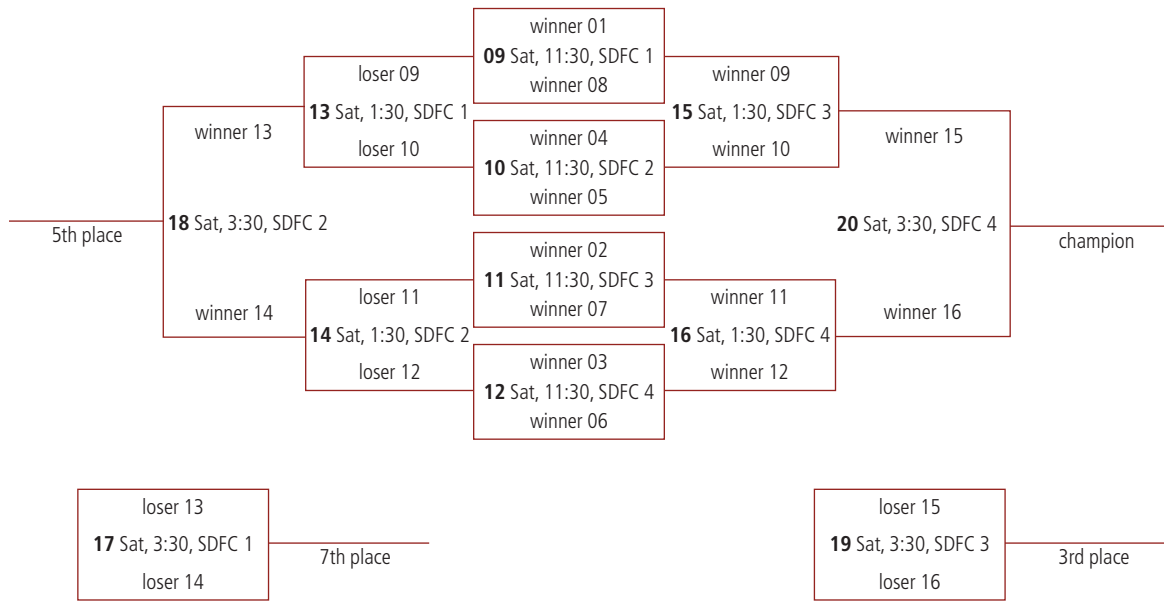

TOC Venues:
KROC - Kroc Center
PEW - PE West
SPI - Spiral Volleyball
SDFC - Sun Devil Fitness Center

WINNERS TO PLATINUM * LOSERS TO GOLD

GAME #	HOME	AWAY	DAY	TIME	VENUE	COURT
1	A 1st	H 2nd	SAT	9:30 AM	SDFC	1
2	B 1st	G 2nd	SAT	9:30 AM	SDFC	2
3	C 1st	F 2nd	SAT	9:30 AM	SDFC	3
4	D 1st	E 2nd	SAT	9:30 AM	SDFC	4

WINNERS TO PLATINUM * LOSERS TO GOLD

GAME #	HOME	AWAY	DAY	TIME	VENUE	COURT
5	E 1st	D 2nd	SAT	9:30 AM	SDFC	5
6	F 1st	C 2nd	SAT	9:30 AM	SDFC	6
7	G 1st	B 2nd	SAT	9:30 AM	SDFC	7
8	H 1st	A 2nd	SAT	9:30 AM	SDFC	8

PLATINUM