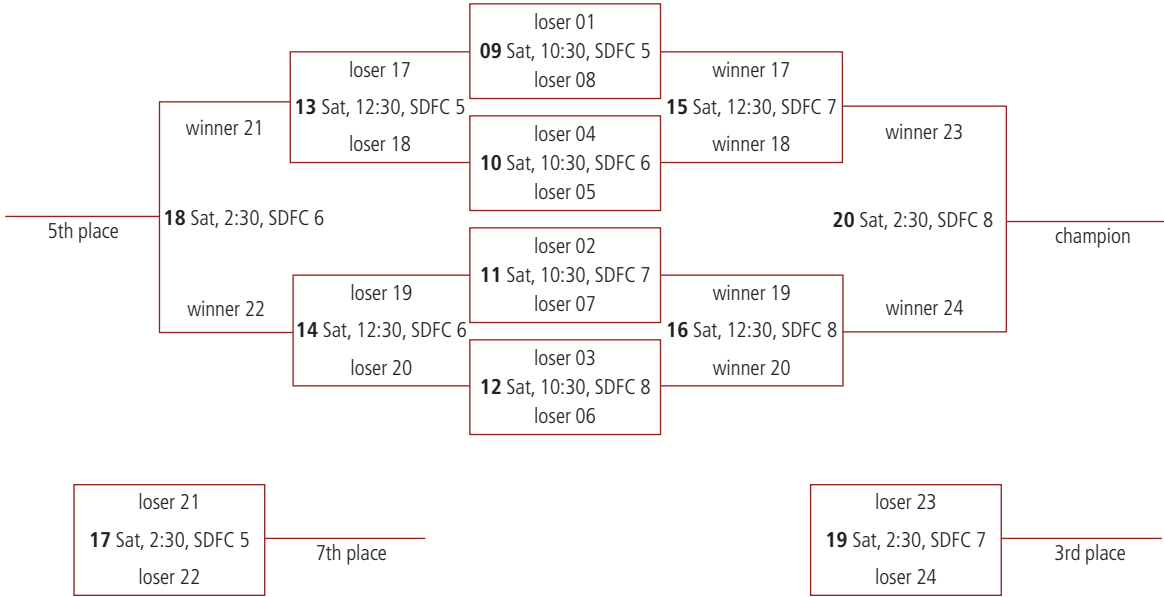

PLATINUM

GOLD

TOC Venues:
 KROC - Kroc Center
 PEW - PE West
 SPI - Spiral Volleyball
 SDFC - Sun Devil Fitness Center

WINNERS TO SILVER * LOSERS TO BRONZE

GAME #	HOME	AWAY	DAY	TIME	VENUE	COURT
1	A 3rd	H 4th	SAT	8:30 AM	SDFC	1
2	B 3rd	G 4th	SAT	8:30 AM	SDFC	2
3	C 3rd	F 4th	SAT	8:30 AM	SDFC	3
4	D 3rd	E 4th	SAT	8:30 AM	SDFC	4

WINNERS TO SILVER * LOSERS TO BRONZE

GAME #	HOME	AWAY	DAY	TIME	VENUE	COURT
5	E 3rd	D 4th	SAT	8:30 AM	SDFC	5
6	F 3rd	C 4th	SAT	8:30 AM	SDFC	6
7	G 3rd	B 4th	SAT	8:30 AM	SDFC	7
8	H 3rd	A 4th	SAT	8:30 AM	SDFC	8

SILVER

BRONZE

TOC Venues:
 KROC - Kroc Center
 PEW - PE West
 SPI - Spiral Volleyball
 SDFC - Sun Devil Fitness Center

WINNERS TO DIAMOND * LOSERS TO SAPPHIRE

GAME #	HOME	AWAY	DAY	TIME	VENUE	COURT
1	J 1st	Q 2nd	SAT	8:30 AM	KROC	1
2	K 1st	P 2nd	SAT	8:30 AM	KROC	2
3	L 1st	O 2nd	SAT	8:30 AM	KROC	3
4	M 1st	N 2nd	SAT	8:30 AM	KROC	4