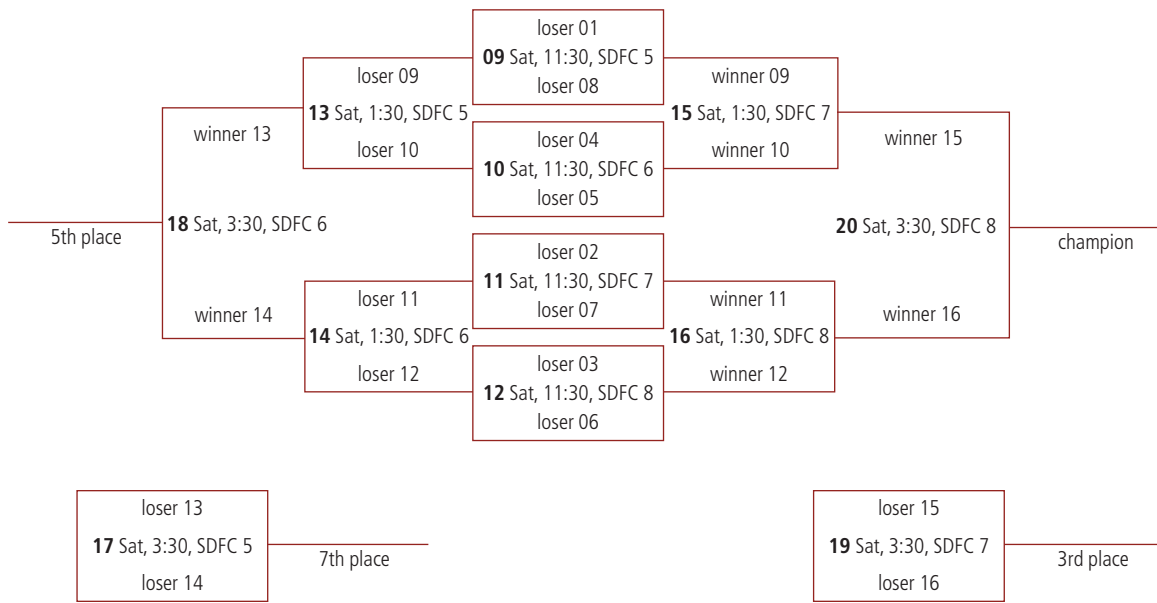

POOL S	Matches		Games		Pool Finish
	W	L	W	L	
Valley Christian (AZ)					
Moreno Valley (CA)					
Aspen (CO)					
Dobson (AZ)					
Pacific Ridge (CA)					
Leading Edge (AZ)					

TOC Venues:
 KROC - Kroc Center
 PEW - PE West
 SPI - Spiral Volleyball
 SDFC - Sun Devil Fitness Center

WINNERS TO PLATINUM * LOSERS TO GOLD

GAME #	HOME	AWAY	DAY	TIME	VENUE	COURT
1	A 1st	H 2nd	SAT	9:30 AM	SDFC	1
2	B 1st	G 2nd	SAT	9:30 AM	SDFC	2
3	C 1st	F 2nd	SAT	9:30 AM	SDFC	3
4	D 1st	E 2nd	SAT	9:30 AM	SDFC	4

WINNERS TO PLATINUM * LOSERS TO GOLD

GAME #	HOME	AWAY	DAY	TIME	VENUE	COURT
5	E 1st	D 2nd	SAT	9:30 AM	SDFC	5
6	F 1st	C 2nd	SAT	9:30 AM	SDFC	6
7	G 1st	B 2nd	SAT	9:30 AM	SDFC	7
8	H 1st	A 2nd	SAT	9:30 AM	SDFC	8

PLATINUM

GOLD

TOC Venues:
 KROC - Kroc Center
 PEW - PE West
 SPI - Spiral Volleyball
 SDFC - Sun Devil Fitness Center

WINNERS TO SILVER * LOSERS TO BRONZE

GAME #	HOME	AWAY	DAY	TIME	VENUE	COURT
1	A 3rd	H 4th	SAT	8:30 AM	SDFC	1
2	B 3rd	G 4th	SAT	8:30 AM	SDFC	2
3	C 3rd	F 4th	SAT	8:30 AM	SDFC	3
4	D 3rd	E 4th	SAT	8:30 AM	SDFC	4