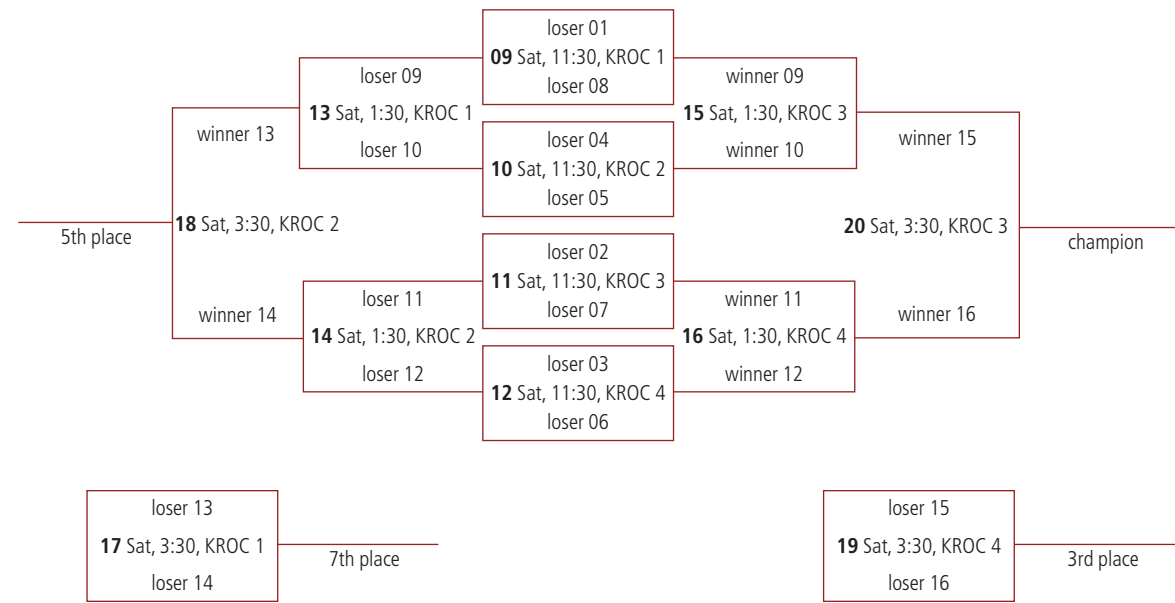

PLATINUM

GOLD

TOC Venues:
 KROC - Kroc Center
 PEW - PE West
 SPI - Spiral Volleyball
 SDFC - Sun Devil Fitness Center

WINNERS TO SILVER * LOSERS TO BRONZE

GAME #	HOME	AWAY	DAY	TIME	VENUE	COURT
1	A 3rd	H 4th	SAT	8:30 AM	SDFC	1
2	B 3rd	G 4th	SAT	8:30 AM	SDFC	2
3	C 3rd	F 4th	SAT	8:30 AM	SDFC	3
4	D 3rd	E 4th	SAT	8:30 AM	SDFC	4

SILVER

BRONZE

TOC Venues:
 KROC - Kroc Center
 PEW - PE West
 SPI - Spiral Volleyball
 SDFC - Sun Devil Fitness Center

WINNERS TO DIAMOND * LOSERS TO SAPPHIRE

GAME #	HOME	AWAY	DAY	TIME	VENUE	COURT
1	J 1st	Q 2nd	SAT	8:30 AM	KROC	1
2	K 1st	P 2nd	SAT	8:30 AM	KROC	2
3	L 1st	O 2nd	SAT	8:30 AM	KROC	3
4	M 1st	N 2nd	SAT	8:30 AM	KROC	4

WINNERS TO DIAMOND * LOSERS TO SAPPHIRE

GAME #	HOME	AWAY	DAY	TIME	VENUE	COURT
5	N 1st	M 2nd	SAT	9:30 AM	KROC	1
6	O 1st	L 2nd	SAT	9:30 AM	KROC	2
7	P 1st	K 2nd	SAT	9:30 AM	KROC	3
8	Q 1st	J 2nd	SAT	9:30 AM	KROC	4

DIAMOND

SAPPHIRE

TOC Venues:

KROC - Kroc Center
 PEW - PE West
 SPI - Spiral Volleyball
 SDFC - Sun Devil Fitness Center

WINNERS TO EMERALD * LOSERS TO RUBY

GAME #	HOME	AWAY	DAY	TIME	VENUE	COURT
1	J 3rd	Q 4th	SAT	8:30 AM	SPI	1
2	K 3rd	P 4th	SAT	8:30 AM	SPI	2
3	L 3rd	O 4th	SAT	8:30 AM	SPI	3
4	M 3rd	N 4th	SAT	8:30 AM	SPI	4