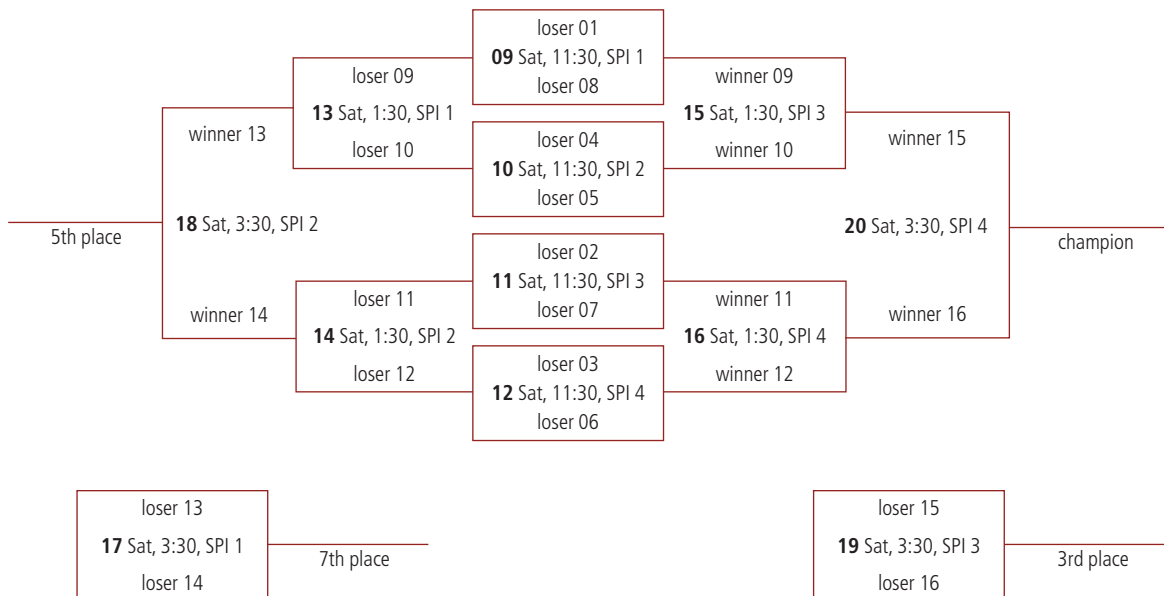

WINNERS TO DIAMOND * LOSERS TO SAPPHIRE

GAME #	HOME	AWAY	DAY	TIME	VENUE	COURT
5	N 1st	M 2nd	SAT	9:30 AM	KROC	1
6	O 1st	L 2nd	SAT	9:30 AM	KROC	2
7	P 1st	K 2nd	SAT	9:30 AM	KROC	3
8	Q 1st	J 2nd	SAT	9:30 AM	KROC	4

DIAMOND

SAPPHIRE

TOC Venues:

KROC - Kroc Center
 PEW - PE West
 SPI - Spiral Volleyball
 SDFC - Sun Devil Fitness Center

WINNERS TO EMERALD * LOSERS TO RUBY

GAME #	HOME	AWAY	DAY	TIME	VENUE	COURT
1	J 3rd	Q 4th	SAT	8:30 AM	SPI	1
2	K 3rd	P 4th	SAT	8:30 AM	SPI	2
3	L 3rd	O 4th	SAT	8:30 AM	SPI	3
4	M 3rd	N 4th	SAT	8:30 AM	SPI	4

WINNERS TO EMERALD * LOSERS TO RUBY

GAME #	HOME	AWAY	DAY	TIME	VENUE	COURT
5	N 3rd	M 4th	SAT	9:30 AM	SPI	1
6	O 3rd	L 4th	SAT	9:30 AM	SPI	2
7	P 3rd	K 4th	SAT	9:30 AM	SPI	3
8	Q 3rd	J 4th	SAT	9:30 AM	SPI	4

EMERALD

RUBY

TOC Venues:

KROC - Kroc Center
PEW - PE West
SPI - Spiral Volleyball
SDFC - Sun Devil Fitness Center

PEARL