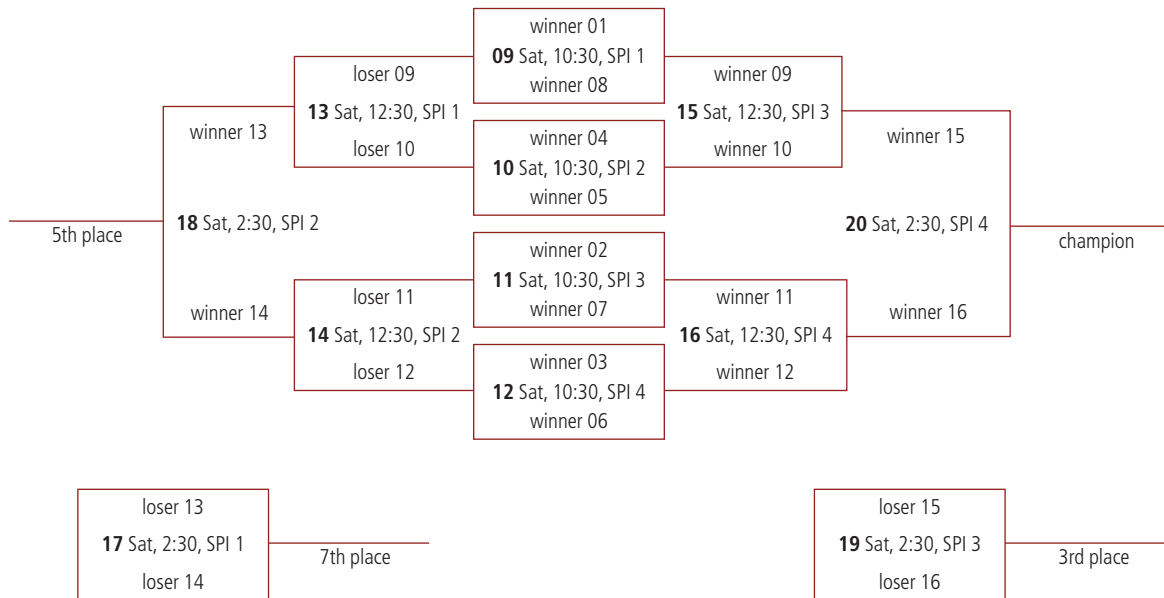

WINNERS TO DIAMOND * LOSERS TO SAPPHIRE

GAME #	HOME	AWAY	DAY	TIME	VENUE	COURT
5	N 1st	M 2nd	SAT	9:30 AM	KROC	1
6	O 1st	L 2nd	SAT	9:30 AM	KROC	2
7	P 1st	K 2nd	SAT	9:30 AM	KROC	3
8	Q 1st	J 2nd	SAT	9:30 AM	KROC	4

DIAMOND

SAPPHIRE

TOC Venues:

KROC - Kroc Center
 PEW - PE West
 SPI - Spiral Volleyball
 SDFC - Sun Devil Fitness Center

WINNERS TO EMERALD * LOSERS TO RUBY

GAME #	HOME	AWAY	DAY	TIME	VENUE	COURT
1	J 3rd	Q 4th	SAT	8:30 AM	SPI	1
2	K 3rd	P 4th	SAT	8:30 AM	SPI	2
3	L 3rd	O 4th	SAT	8:30 AM	SPI	3
4	M 3rd	N 4th	SAT	8:30 AM	SPI	4

WINNERS TO EMERALD * LOSERS TO RUBY

GAME #	HOME	AWAY	DAY	TIME	VENUE	COURT
5	N 3rd	M 4th	SAT	9:30 AM	SPI	1
6	O 3rd	L 4th	SAT	9:30 AM	SPI	2
7	P 3rd	K 4th	SAT	9:30 AM	SPI	3
8	Q 3rd	J 4th	SAT	9:30 AM	SPI	4

EMERALD

RUBY

TOC Venues:

KROC - Kroc Center
PEW - PE West
SPI - Spiral Volleyball
SDFC - Sun Devil Fitness Center

PEARL