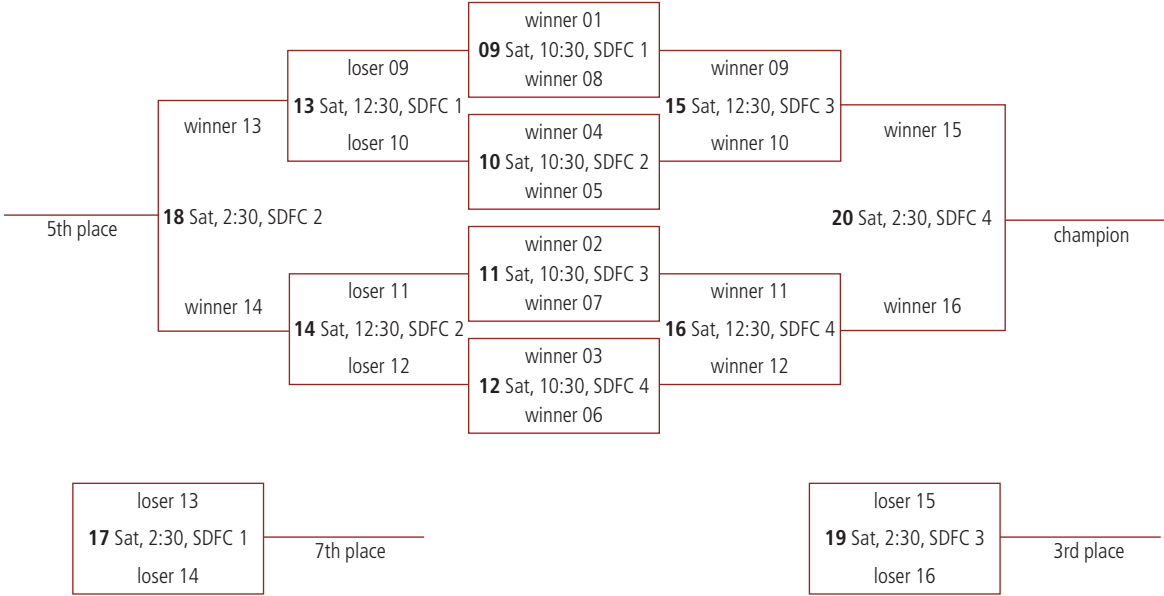

PLATINUM

GOLD

TOC Venues:
 KROC - Kroc Center
 PEW - PE West
 SPI - Spiral Volleyball
 SDFC - Sun Devil Fitness Center

WINNERS TO SILVER * LOSERS TO BRONZE

GAME #	HOME	AWAY	DAY	TIME	VENUE	COURT
1	A 3rd	H 4th	SAT	8:30 AM	SDFC	1
2	B 3rd	G 4th	SAT	8:30 AM	SDFC	2
3	C 3rd	F 4th	SAT	8:30 AM	SDFC	3
4	D 3rd	E 4th	SAT	8:30 AM	SDFC	4

WINNERS TO SILVER * LOSERS TO BRONZE

GAME #	HOME	AWAY	DAY	TIME	VENUE	COURT
5	E 3rd	D 4th	SAT	8:30 AM	SDFC	5
6	F 3rd	C 4th	SAT	8:30 AM	SDFC	6
7	G 3rd	B 4th	SAT	8:30 AM	SDFC	7
8	H 3rd	A 4th	SAT	8:30 AM	SDFC	8

SILVER

BRONZE

TOC Venues:
 KROC - Kroc Center
 PEW - PE West
 SPI - Spiral Volleyball
 SDFC - Sun Devil Fitness Center

WINNERS TO DIAMOND * LOSERS TO SAPPHIRE

GAME #	HOME	AWAY	DAY	TIME	VENUE	COURT
1	J 1st	Q 2nd	SAT	8:30 AM	KROC	1
2	K 1st	P 2nd	SAT	8:30 AM	KROC	2
3	L 1st	O 2nd	SAT	8:30 AM	KROC	3
4	M 1st	N 2nd	SAT	8:30 AM	KROC	4