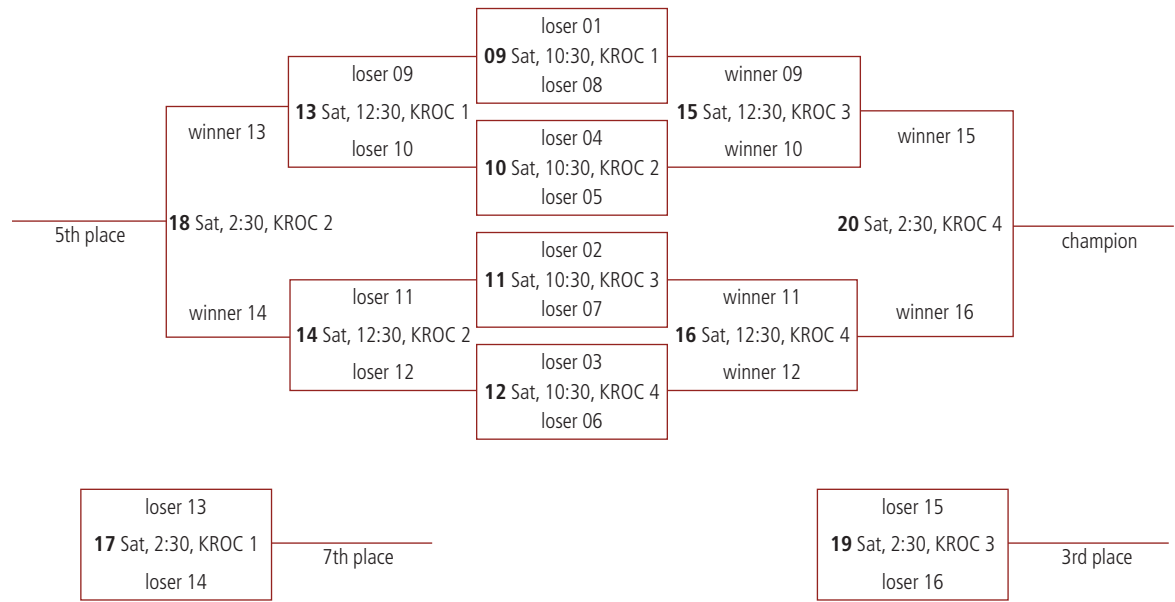

PLATINUM

GOLD

TOC Venues:
 KROC - Kroc Center
 PEW - PE West
 SPI - Spiral Volleyball
 SDFC - Sun Devil Fitness Center

WINNERS TO SILVER * LOSERS TO BRONZE

GAME #	HOME	AWAY	DAY	TIME	VENUE	COURT
1	A 3rd	H 4th	SAT	8:30 AM	SDFC	1
2	B 3rd	G 4th	SAT	8:30 AM	SDFC	2
3	C 3rd	F 4th	SAT	8:30 AM	SDFC	3
4	D 3rd	E 4th	SAT	8:30 AM	SDFC	4

SILVER

BRONZE

TOC Venues:
 KROC - Kroc Center
 PEW - PE West
 SPI - Spiral Volleyball
 SDFC - Sun Devil Fitness Center

WINNERS TO DIAMOND * LOSERS TO SAPPHIRE

GAME #	HOME	AWAY	DAY	TIME	VENUE	COURT
1	J 1st	Q 2nd	SAT	8:30 AM	KROC	1
2	K 1st	P 2nd	SAT	8:30 AM	KROC	2
3	L 1st	O 2nd	SAT	8:30 AM	KROC	3
4	M 1st	N 2nd	SAT	8:30 AM	KROC	4

WINNERS TO DIAMOND * LOSERS TO SAPPHIRE

GAME #	HOME	AWAY	DAY	TIME	VENUE	COURT
5	N 1st	M 2nd	SAT	9:30 AM	KROC	1
6	O 1st	L 2nd	SAT	9:30 AM	KROC	2
7	P 1st	K 2nd	SAT	9:30 AM	KROC	3
8	Q 1st	J 2nd	SAT	9:30 AM	KROC	4

DIAMOND

SAPPHIRE

TOC Venues:

KROC - Kroc Center
 PEW - PE West
 SPI - Spiral Volleyball
 SDFC - Sun Devil Fitness Center

WINNERS TO EMERALD * LOSERS TO RUBY

GAME #	HOME	AWAY	DAY	TIME	VENUE	COURT
1	J 3rd	Q 4th	SAT	8:30 AM	SPI	1
2	K 3rd	P 4th	SAT	8:30 AM	SPI	2
3	L 3rd	O 4th	SAT	8:30 AM	SPI	3
4	M 3rd	N 4th	SAT	8:30 AM	SPI	4